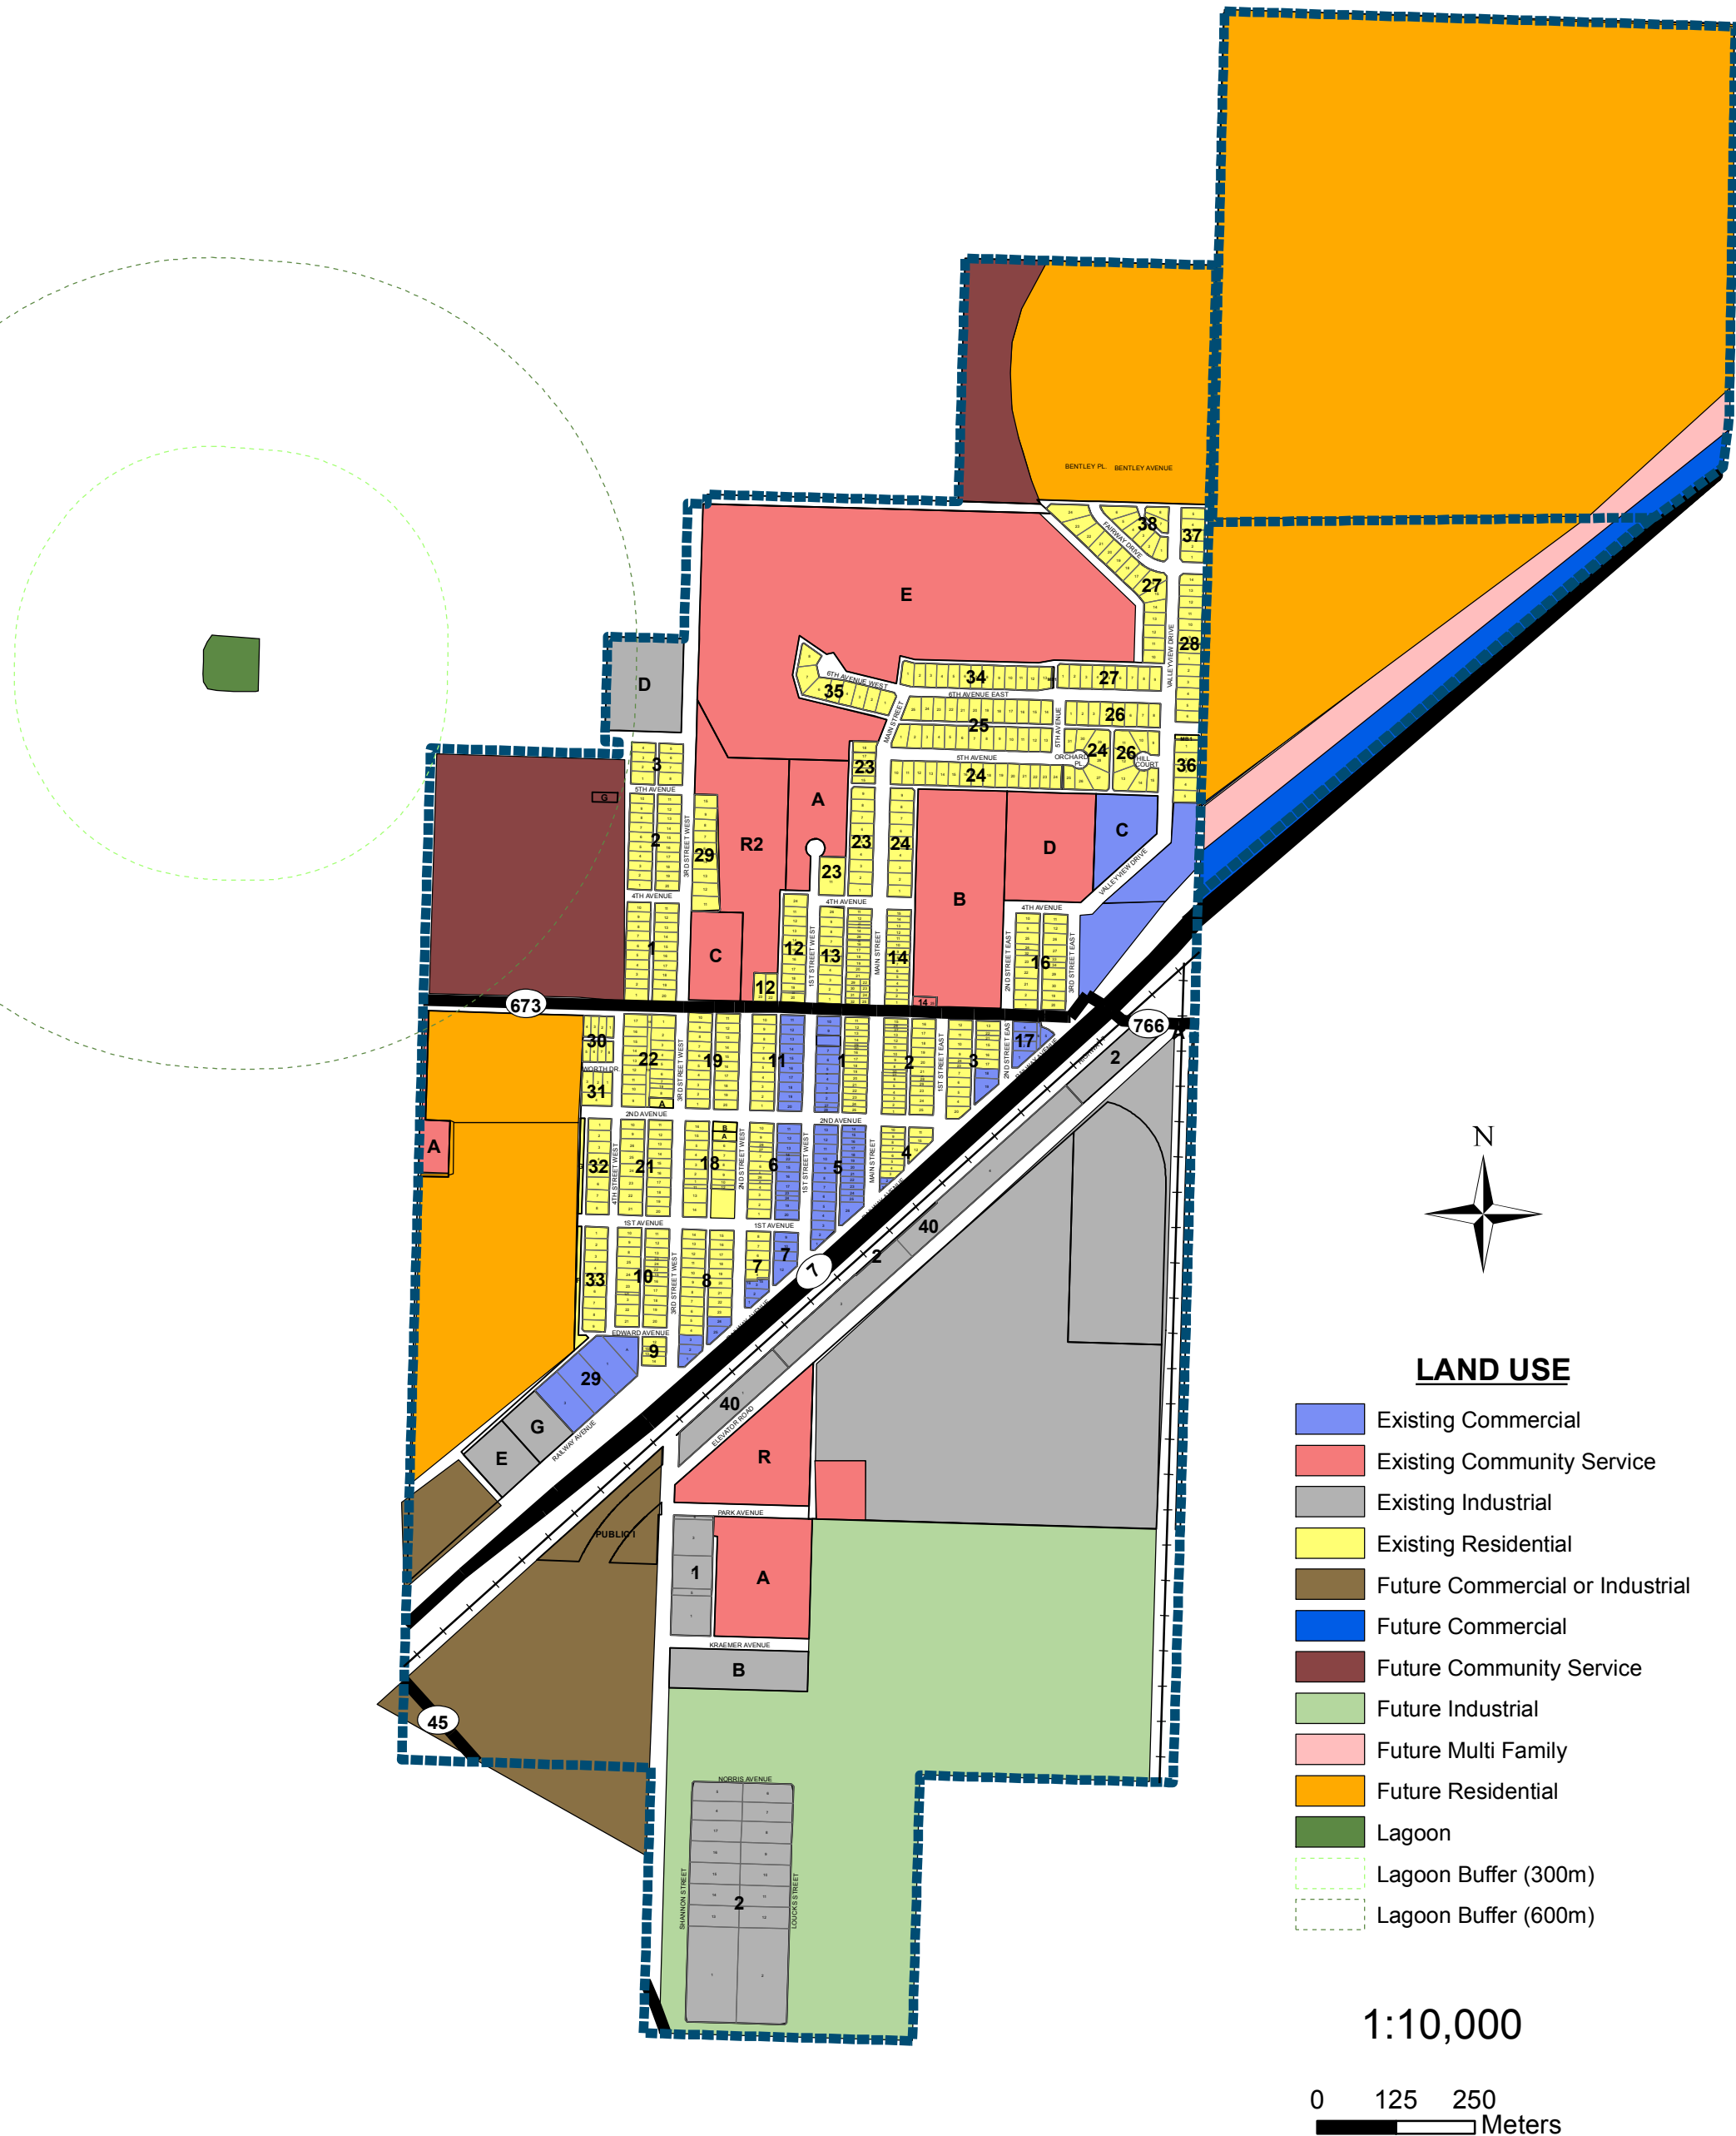

Town of Delisle

Land Use Map

LAND USE

- Existing Commercial
- Existing Community Service
- Existing Industrial
- Existing Residential
- Future Commercial or Industrial
- Future Commercial
- Future Community Service
- Future Industrial
- Future Multi Family
- Future Residential
- Lagoon
- Lagoon Buffer (300m)
- Lagoon Buffer (600m)

1:10,000