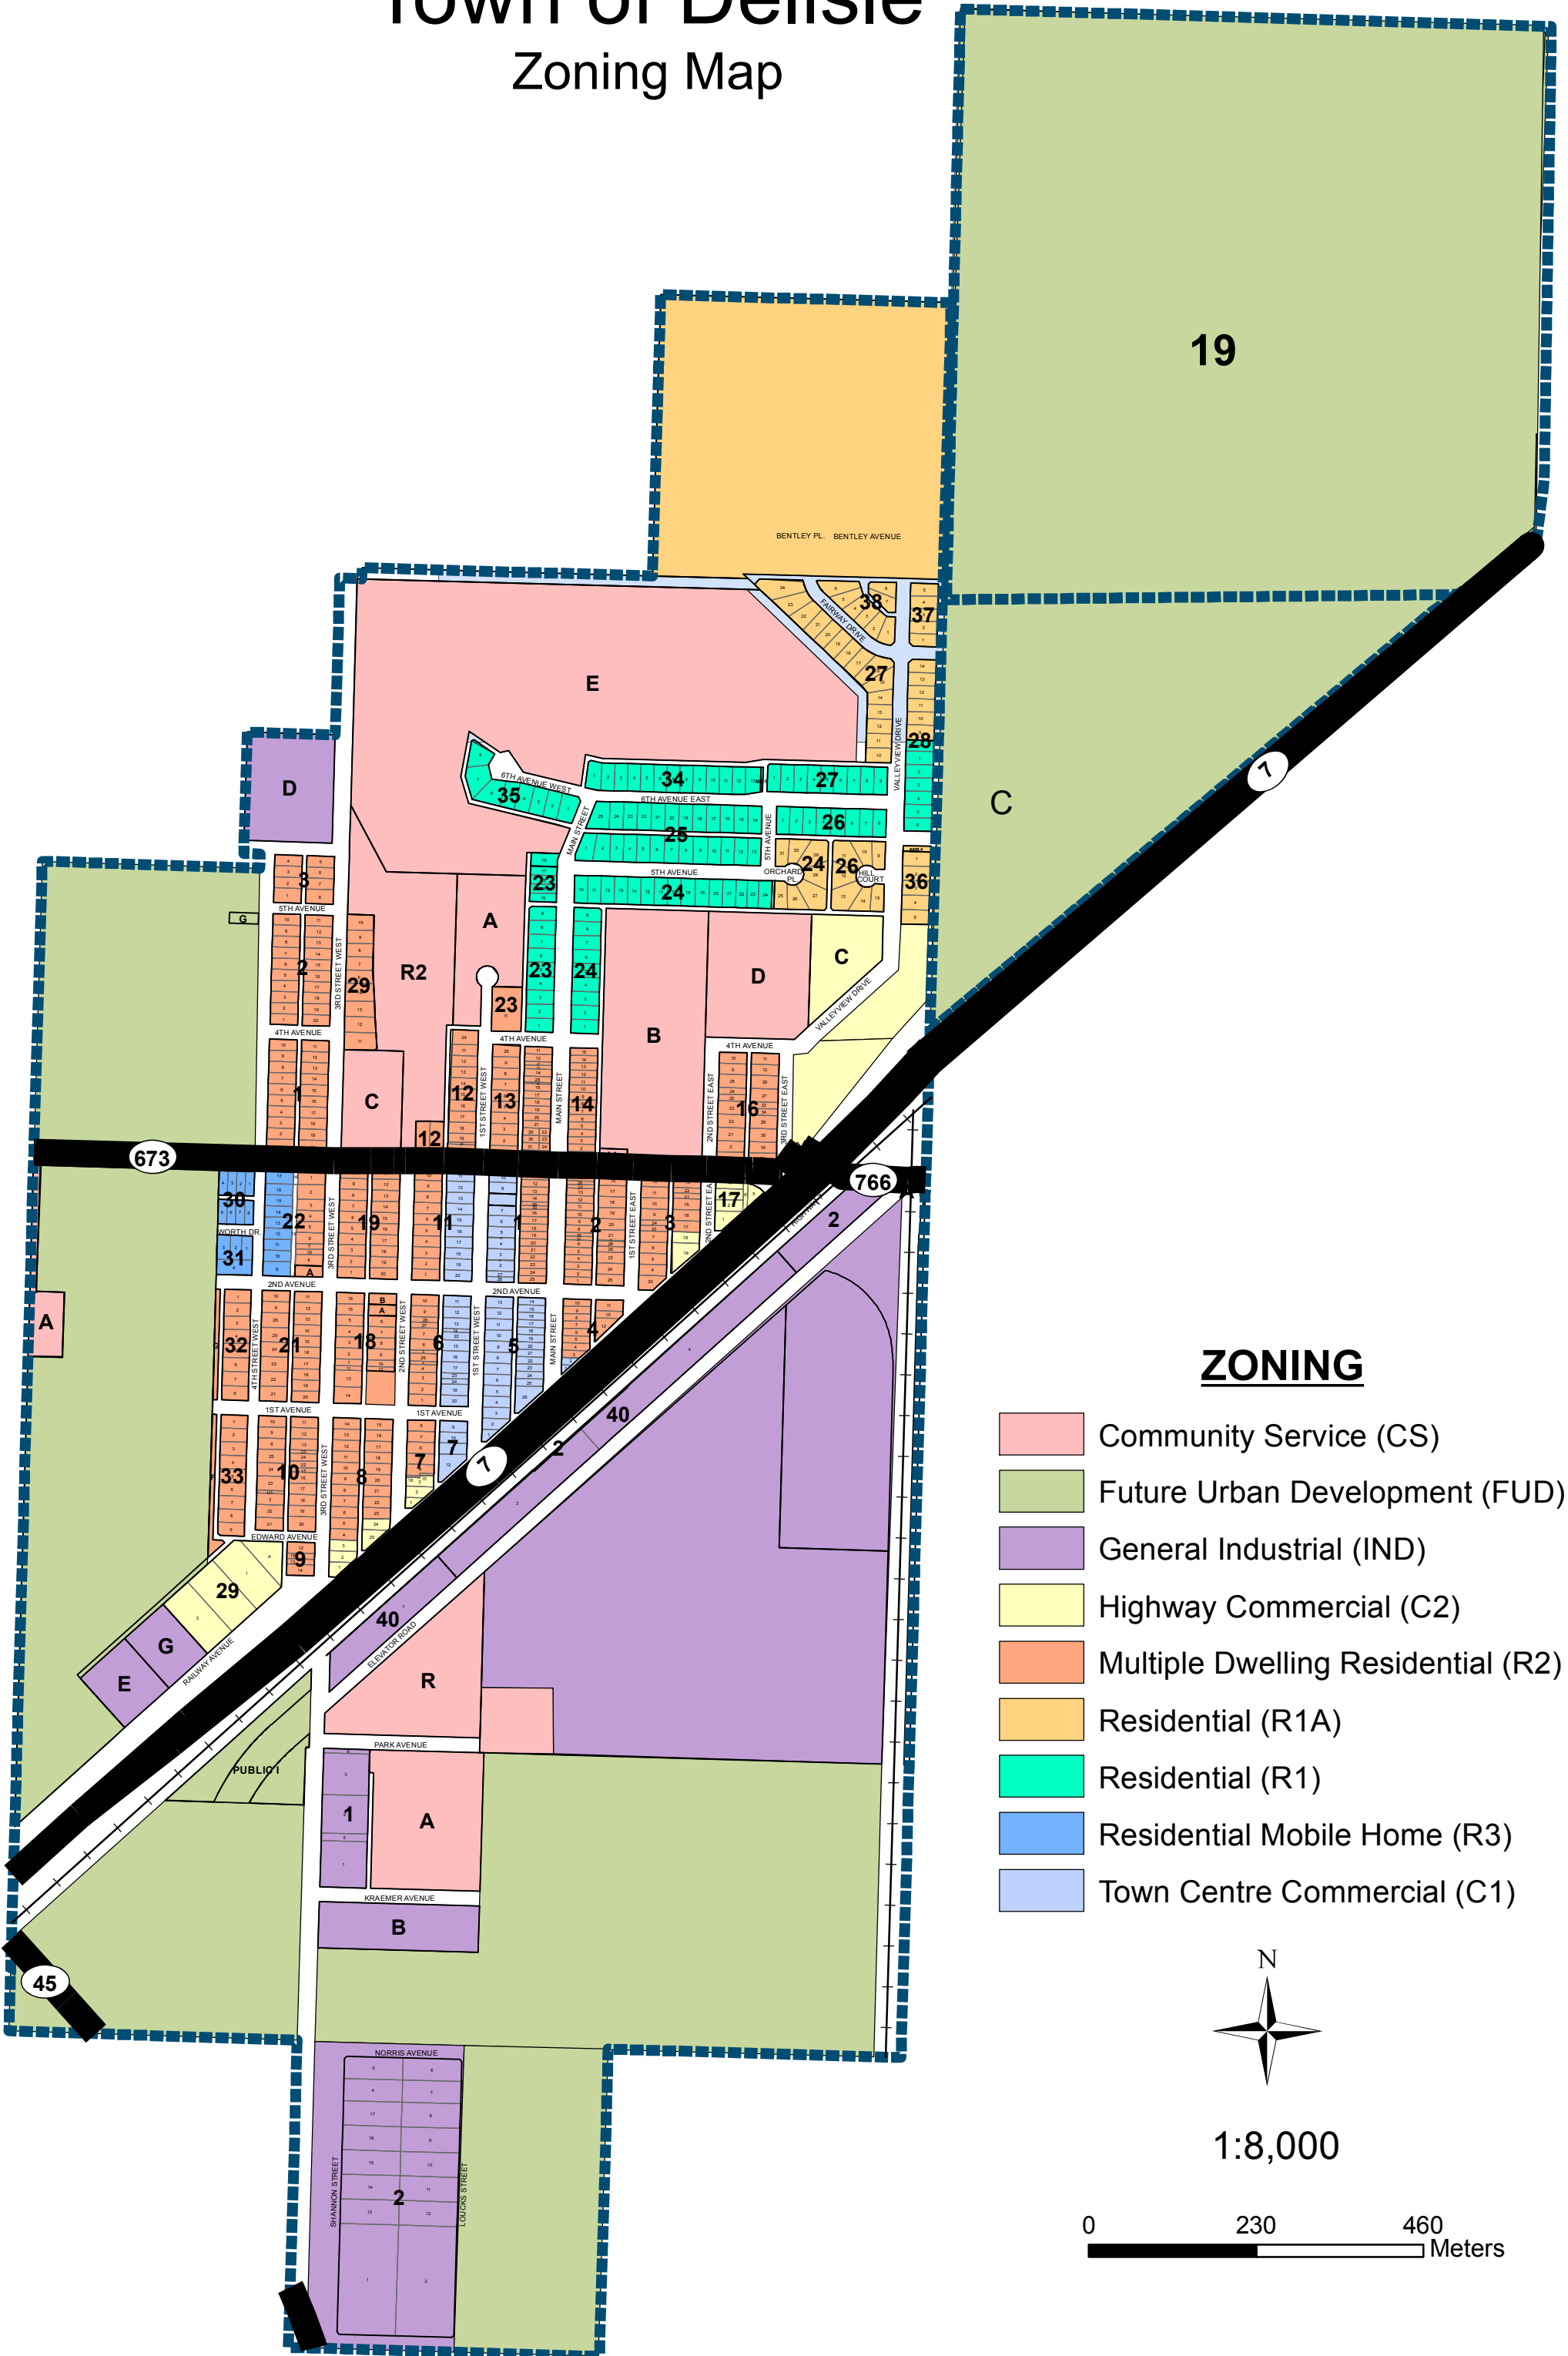

Town of Delisle

Zoning Map

ZONING

- Community Service (CS)
- Future Urban Development (FUD)
- General Industrial (IND)
- Highway Commercial (C2)
- Multiple Dwelling Residential (R2)
- Residential (R1A)
- Residential (R1)
- Residential Mobile Home (R3)
- Town Centre Commercial (C1)

1:8,000