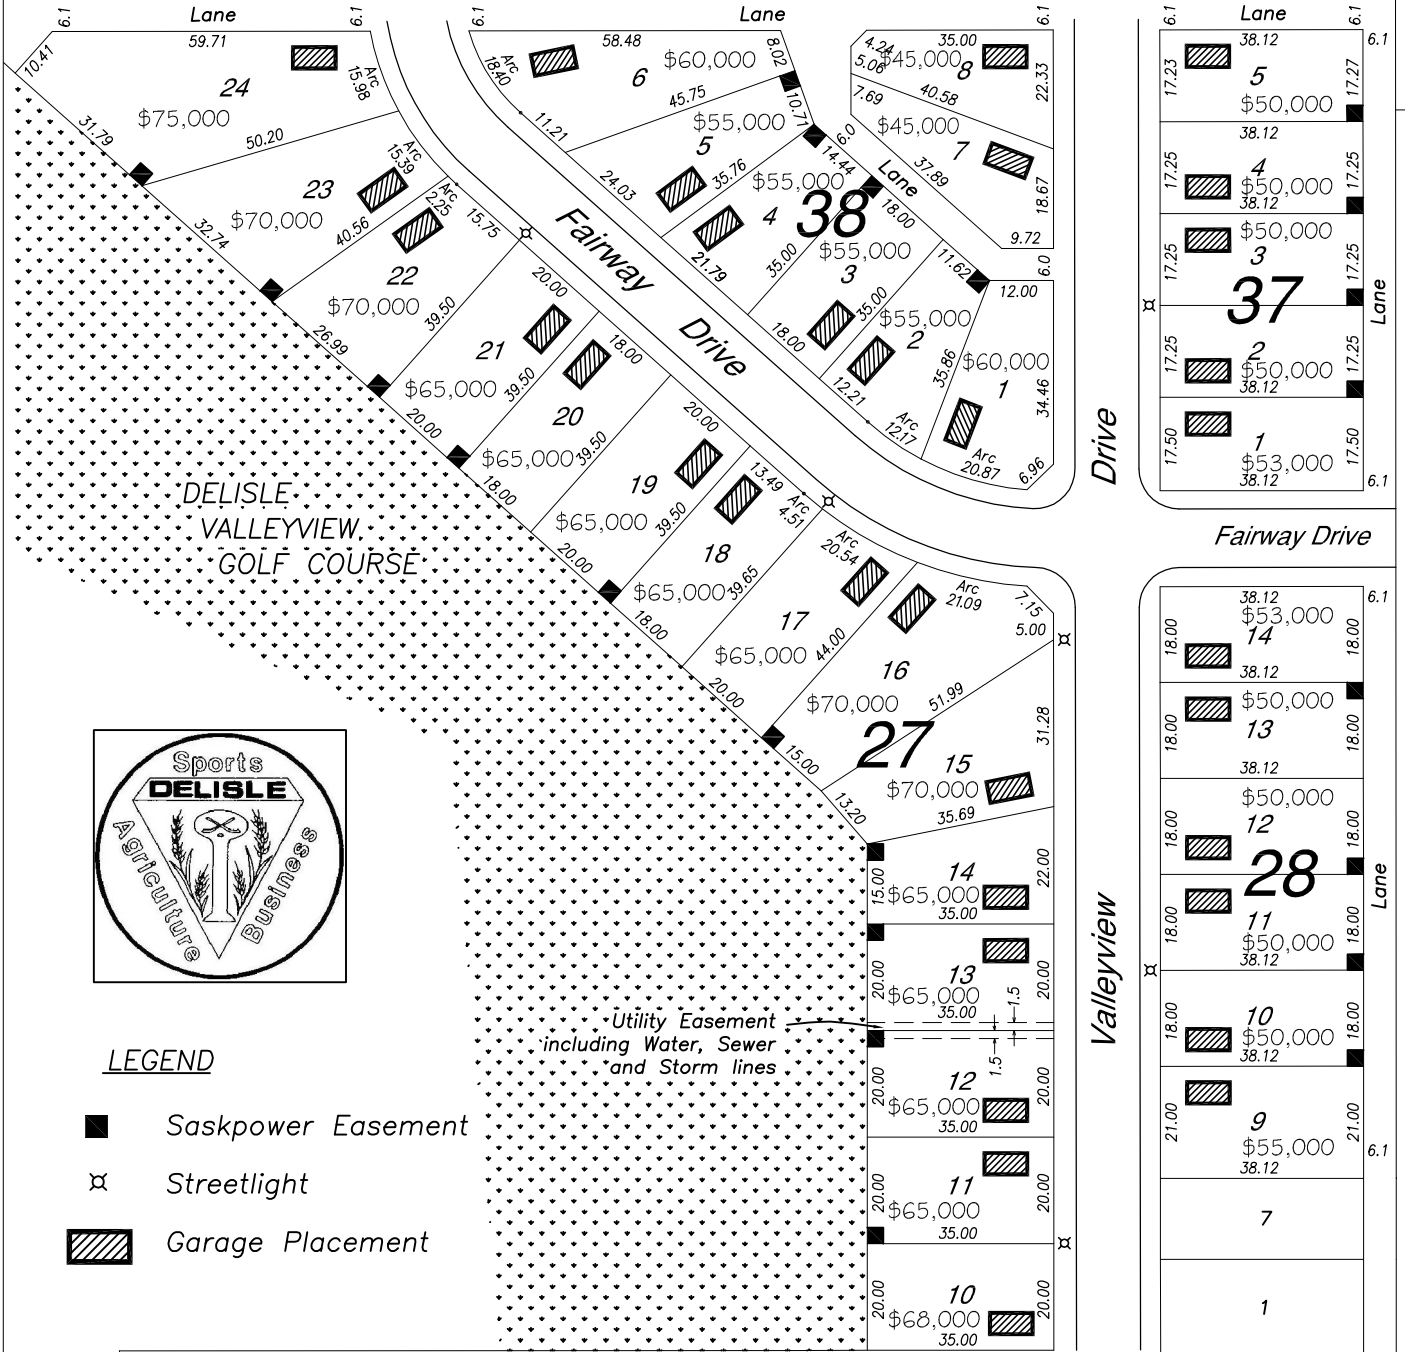

Parcel F Subdivision

LEGEND

- Saskpower Easement
- Streetlight
- Garage Placement

			5	6	7	8	9	